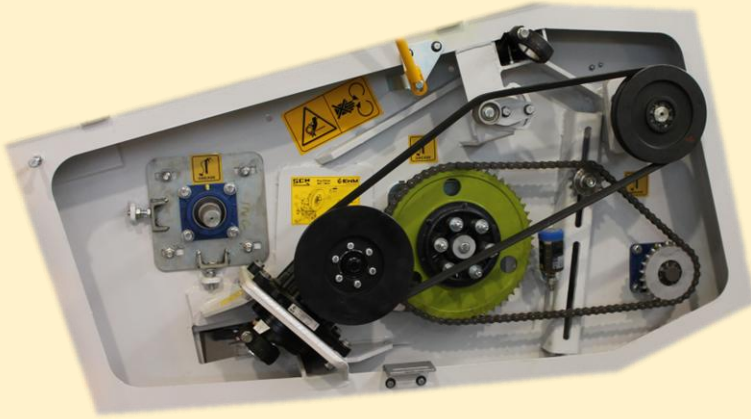

The new geometry of the sides allows it to penetrate the product without tearing it and eliminates the classic accumulation of product on external parts of the header. Unlike the competitors, Sunny presents a total protection that ensures three aspects that are primaries for us:

Protects the operator from possible fall between rotating parts.

**Flexible tensioners and constant lubrication minimize wear and friction on the chains; furthermore all the shafts are composed by hardened steel and supported by self-aligning bearings. Adjustment plates allows perfect positioning of the auger and reel.**

**The width of the channel and the spiral that ends a few centimeters from the pick-up bars provides for the fast and homogeneous feeding of the machine. Sunny is compatible with any type of combine thanks to the coupling flanges, which qualify to tilt the header obtaining the best collection set-up. The transmission takes place through a series of cardan shafts which provides for the alignment of the whole combine arch, reducing vibrations and extending the life of the header.**