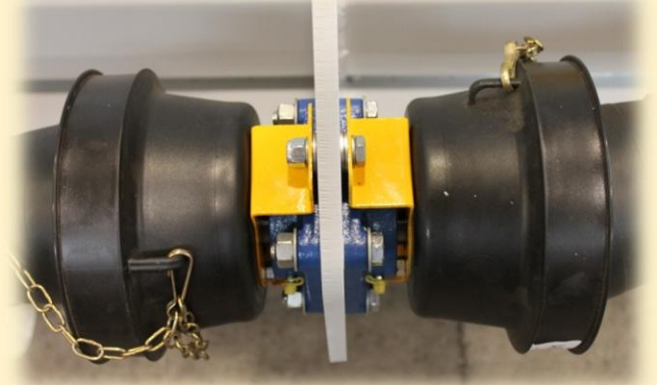

The new geometry of the sides allows it to penetrate the product without tearing it and eliminates the classic accumulation of product on external parts of the header. Unlike the competitors, Sunny presents a total protection that ensures three aspects that are primaries for us:

Protects the operator from possible fall between rotating parts.

**Flexible tensioners and constant lubrication minimize wear and friction on the chains; furthermore all the shafts are composed by hardened steel and supported by self-aligning bearings. Adjustment plates allows perfect positioning of the auger and reel.**

**The width of the channel and the spiral that ends a few centimeters from the pick-up bars provides for the fast and homogeneous feeding of the machine. Sunny is compatible with any type of combine thanks to the coupling flanges, which qualify to tilt the header obtaining the best collection set-up. The transmission takes place through a series of cardan shafts which provides for the alignment of the whole combine arch, reducing vibrations and extending the life of the header.**